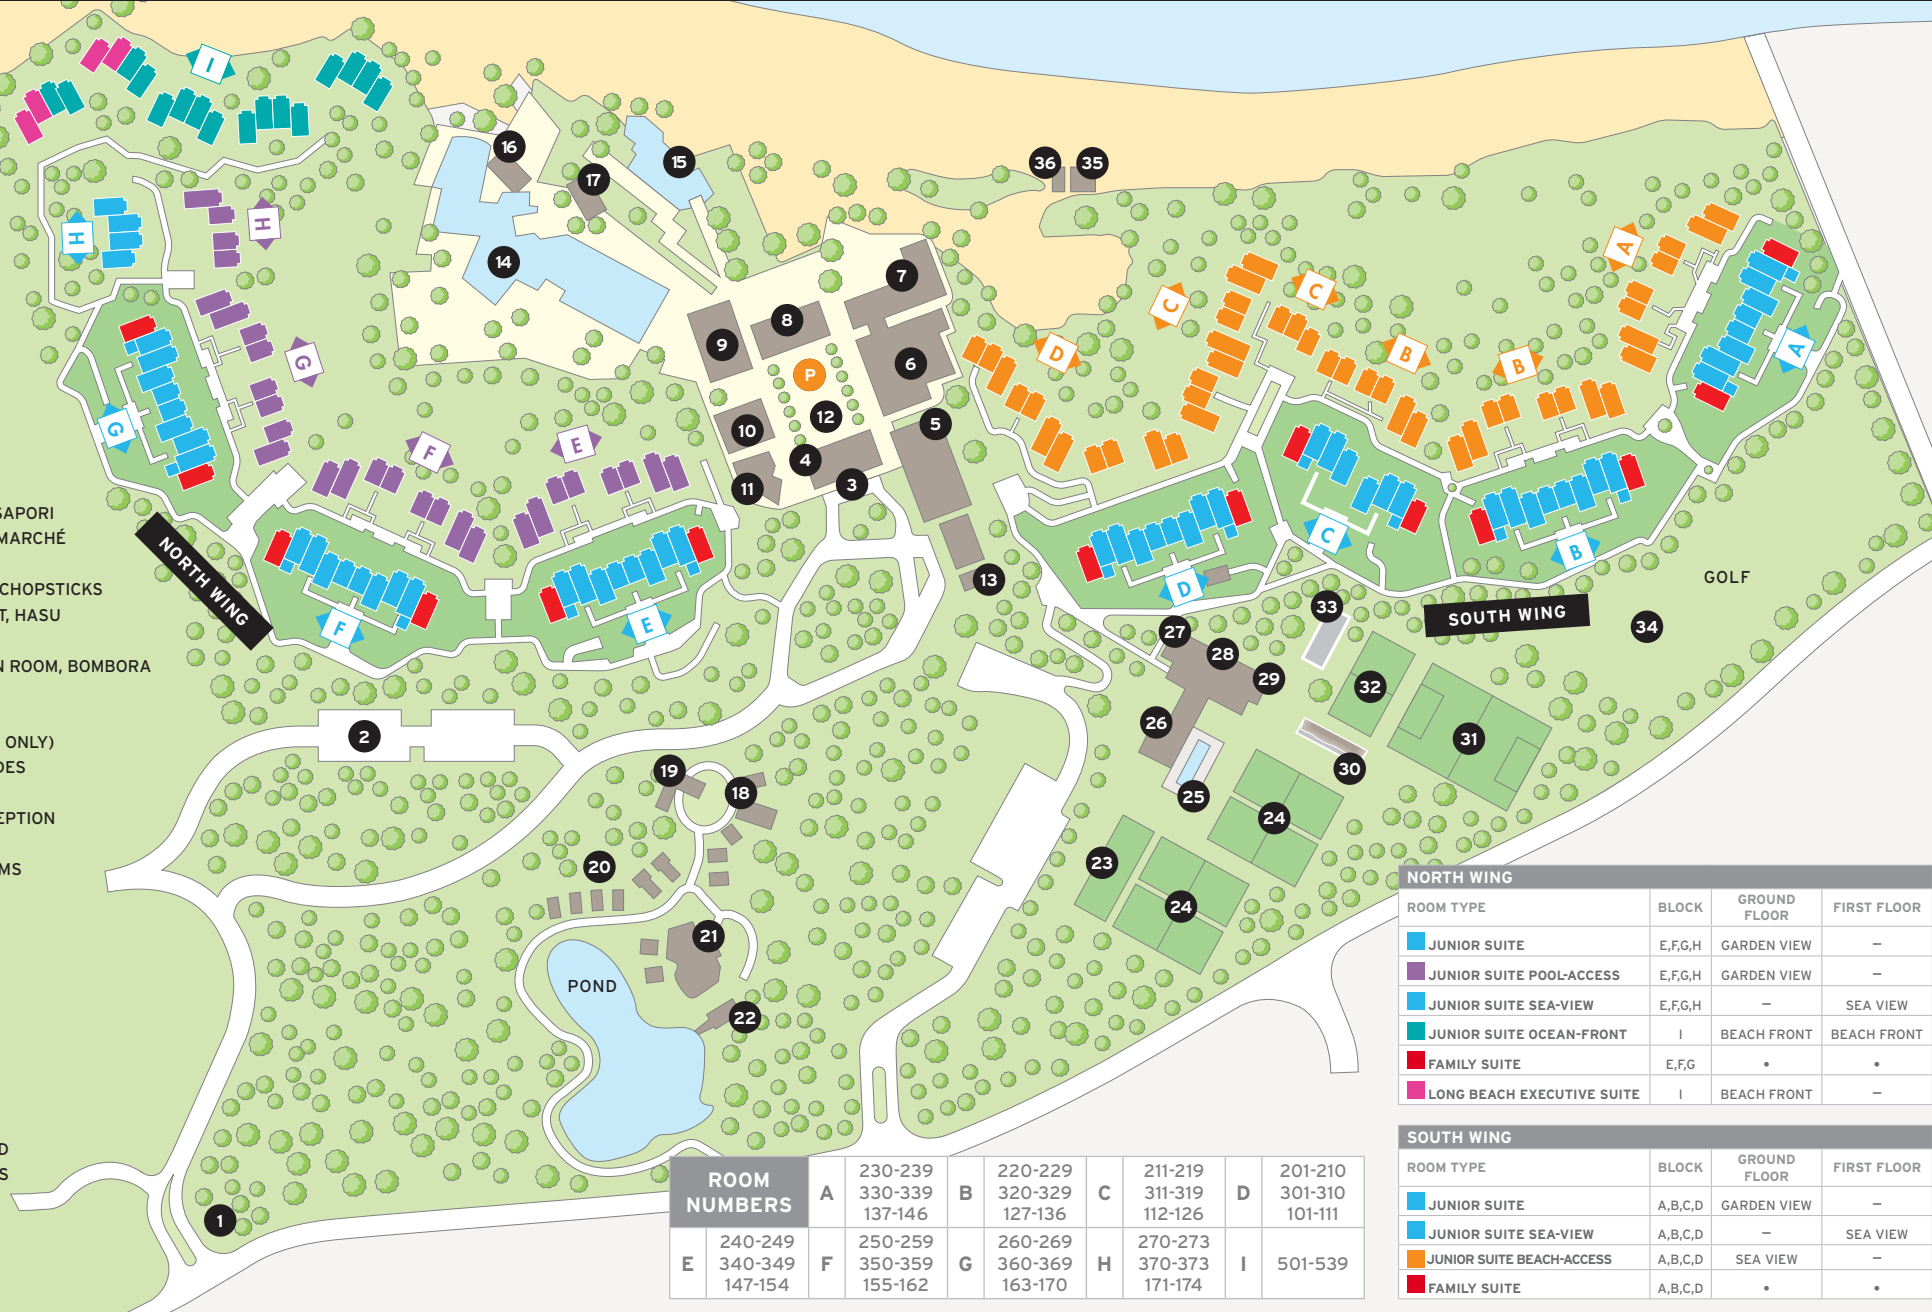

LONG BEACH

A SUN RESORT · MAURITIUS

RESORT LAYOUT

KEY

- P PIAZZA
- 1 MAIN ENTRANCE
- 2 PARKING
- 3 GUEST ARRIVAL
- 4 LOBBY
- 5 RECEPTION
- 6 ITALIAN RESTAURANT, SAPORI
- 7 MAIN RESTAURANT, LE MARCHÉ
- 8 LOUNGE BAR, SHORES
- 9 CHINESE RESTAURANT, CHOPSTICKS
- 10 JAPANESE RESTAURANT, HASU
- 11 SHOPS
- 12 NIGHTCLUB & FUNCTION ROOM, BOMBORA
- 13 INFIRMARY
- 14 MAIN POOL (HEATED)
- 15 INFINITY POOL (ADULTS ONLY)
- 16 BAR & RESTAURANT, TIDES
- 17 BEACH SHOP
- 18 CINQ MONDES SPA RECEPTION
- 19 HAIRDRESSER
- 20 CINQ MONDES SPA ROOMS
- 21 HAMMAM
- 22 RELAXATION CORNER
- 23 ARCHERY
- 24 TENNIS COURTS
- 25 LAP POOL
- 26 GYM
- 27 KIDS CLUB, ANGELS
- 28 SPORTS CENTRE, SHOP
- 29 TEENS CLUB, WAVES
- 30 WALL CLIMBING
- 31 FOOTBALL PLAYGROUND
- 32 TENNIS/VOLLEY COURTS
- 33 BOCCIBALL
- 34 PITCH & PUTT GOLF
- 35 BOAT HOUSE
- 36 MOJITO BAR

| ROOM NUMBERS | A | B | C | D |
|--------------|---------|---------|---------|---------|
| | 230-239 | 220-229 | 211-219 | 201-210 |
| | 330-339 | 320-329 | 311-319 | 301-310 |
| | 137-146 | 127-136 | 112-126 | 101-111 |
| | 250-259 | 260-269 | 270-273 | |
| | 340-349 | 350-359 | 360-369 | |
| | 147-154 | 155-162 | 163-170 | |
| | | | | 501-539 |

| NORTH WING | | | |
|----------------------------|---------|--------------|-------------|
| ROOM TYPE | BLOCK | GROUND FLOOR | FIRST FLOOR |
| JUNIOR SUITE | E,F,G,H | GARDEN VIEW | - |
| JUNIOR SUITE POOL-ACCESS | E,F,G,H | GARDEN VIEW | - |
| JUNIOR SUITE SEA-VIEW | E,F,G,H | - | SEA VIEW |
| JUNIOR SUITE OCEAN-FRONT | I | BEACH FRONT | BEACH FRONT |
| FAMILY SUITE | E,F,G | • | • |
| LONG BEACH EXECUTIVE SUITE | I | BEACH FRONT | - |

| SOUTH WING | | | |
|---------------------------|---------|--------------|-------------|
| ROOM TYPE | BLOCK | GROUND FLOOR | FIRST FLOOR |
| JUNIOR SUITE | A,B,C,D | GARDEN VIEW | - |
| JUNIOR SUITE SEA-VIEW | A,B,C,D | - | SEA VIEW |
| JUNIOR SUITE BEACH-ACCESS | A,B,C,D | SEA VIEW | - |
| FAMILY SUITE | A,B,C,D | • | • |