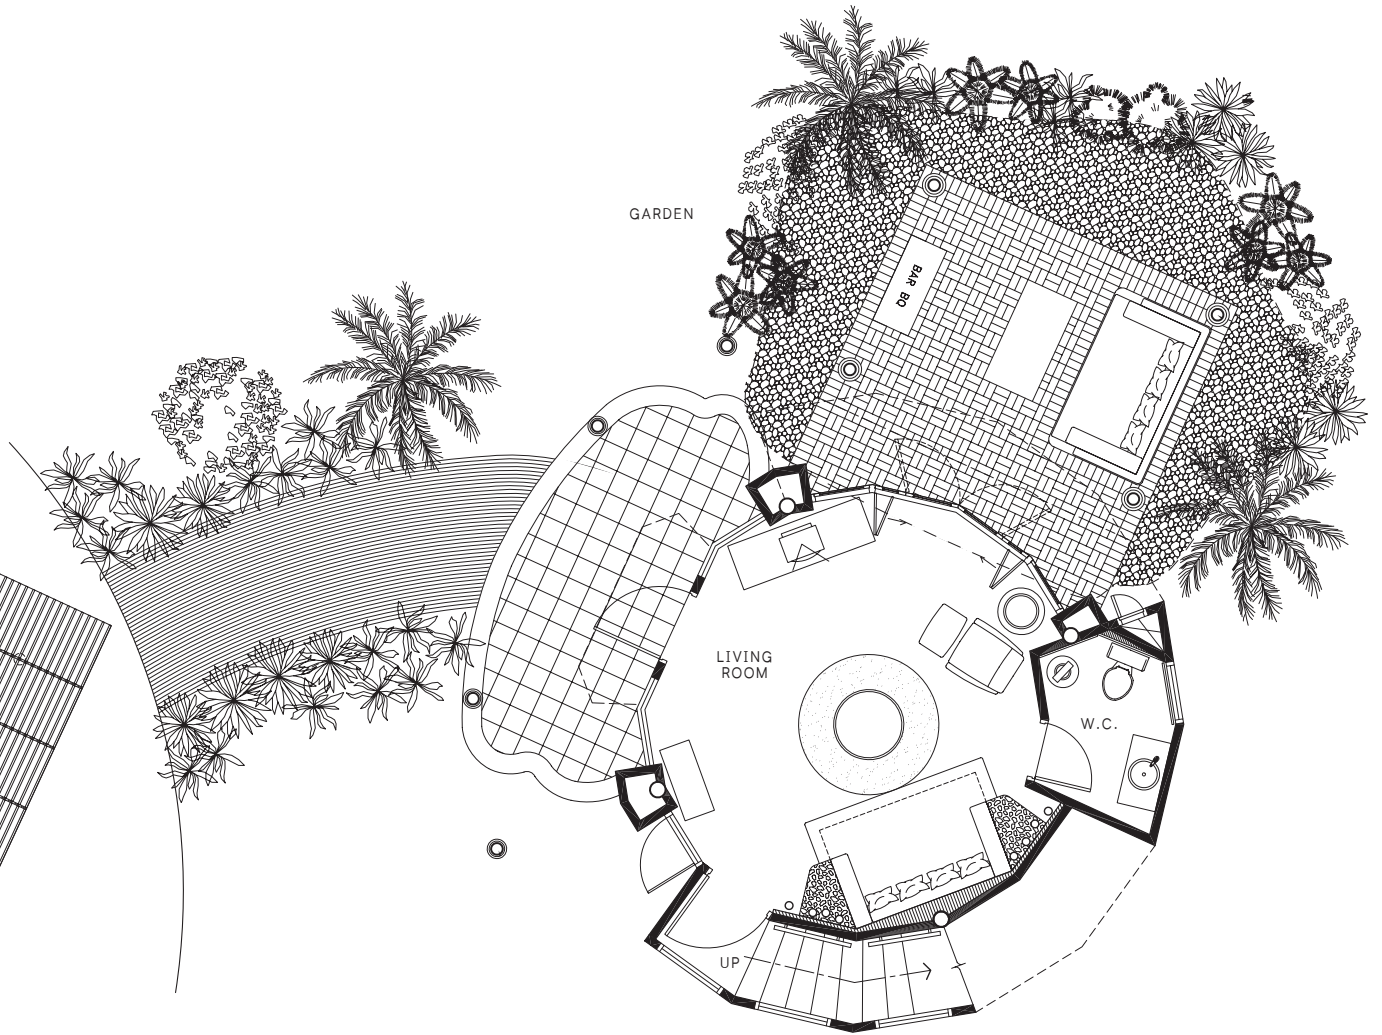

RAYAVADEE  
KRABI / THAILAND

SECOND FLOOR PLAN

GROUND FLOOR PLAN

TERRACE PAVILION

115 Sq.m.