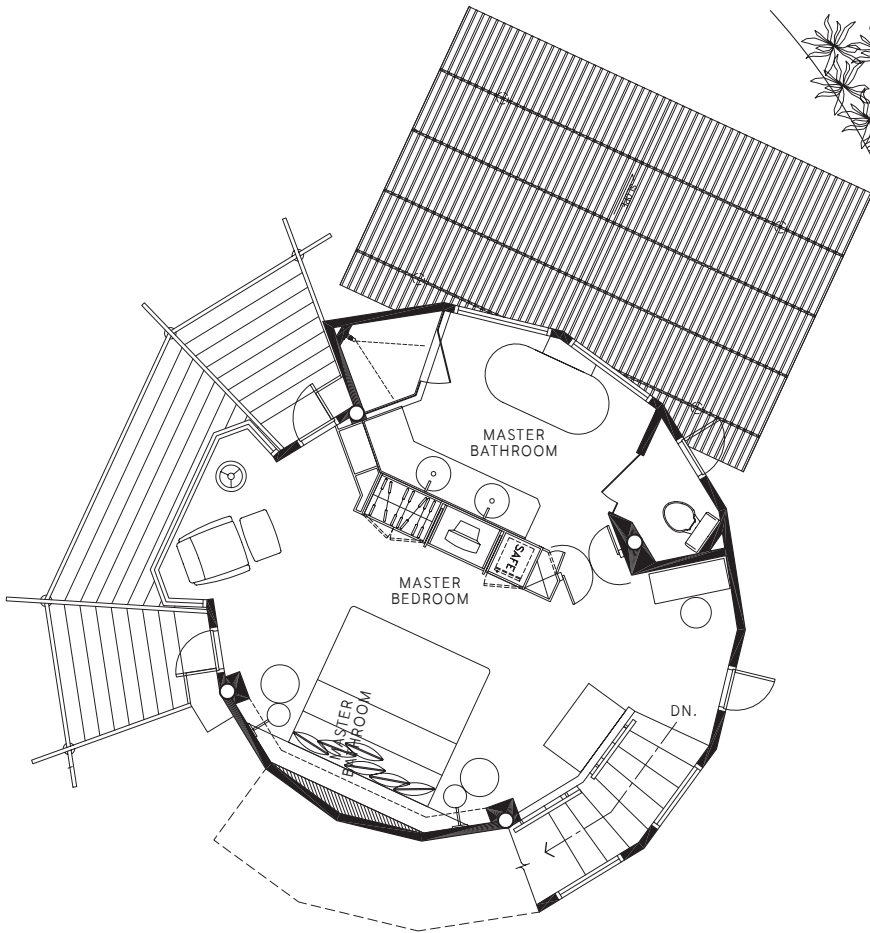

RAYAVADEE  
KRABI / THAILAND

SECOND FLOOR PLAN

GROUND FLOOR PLAN

TERRACE PAVILION

115 Sq.m.