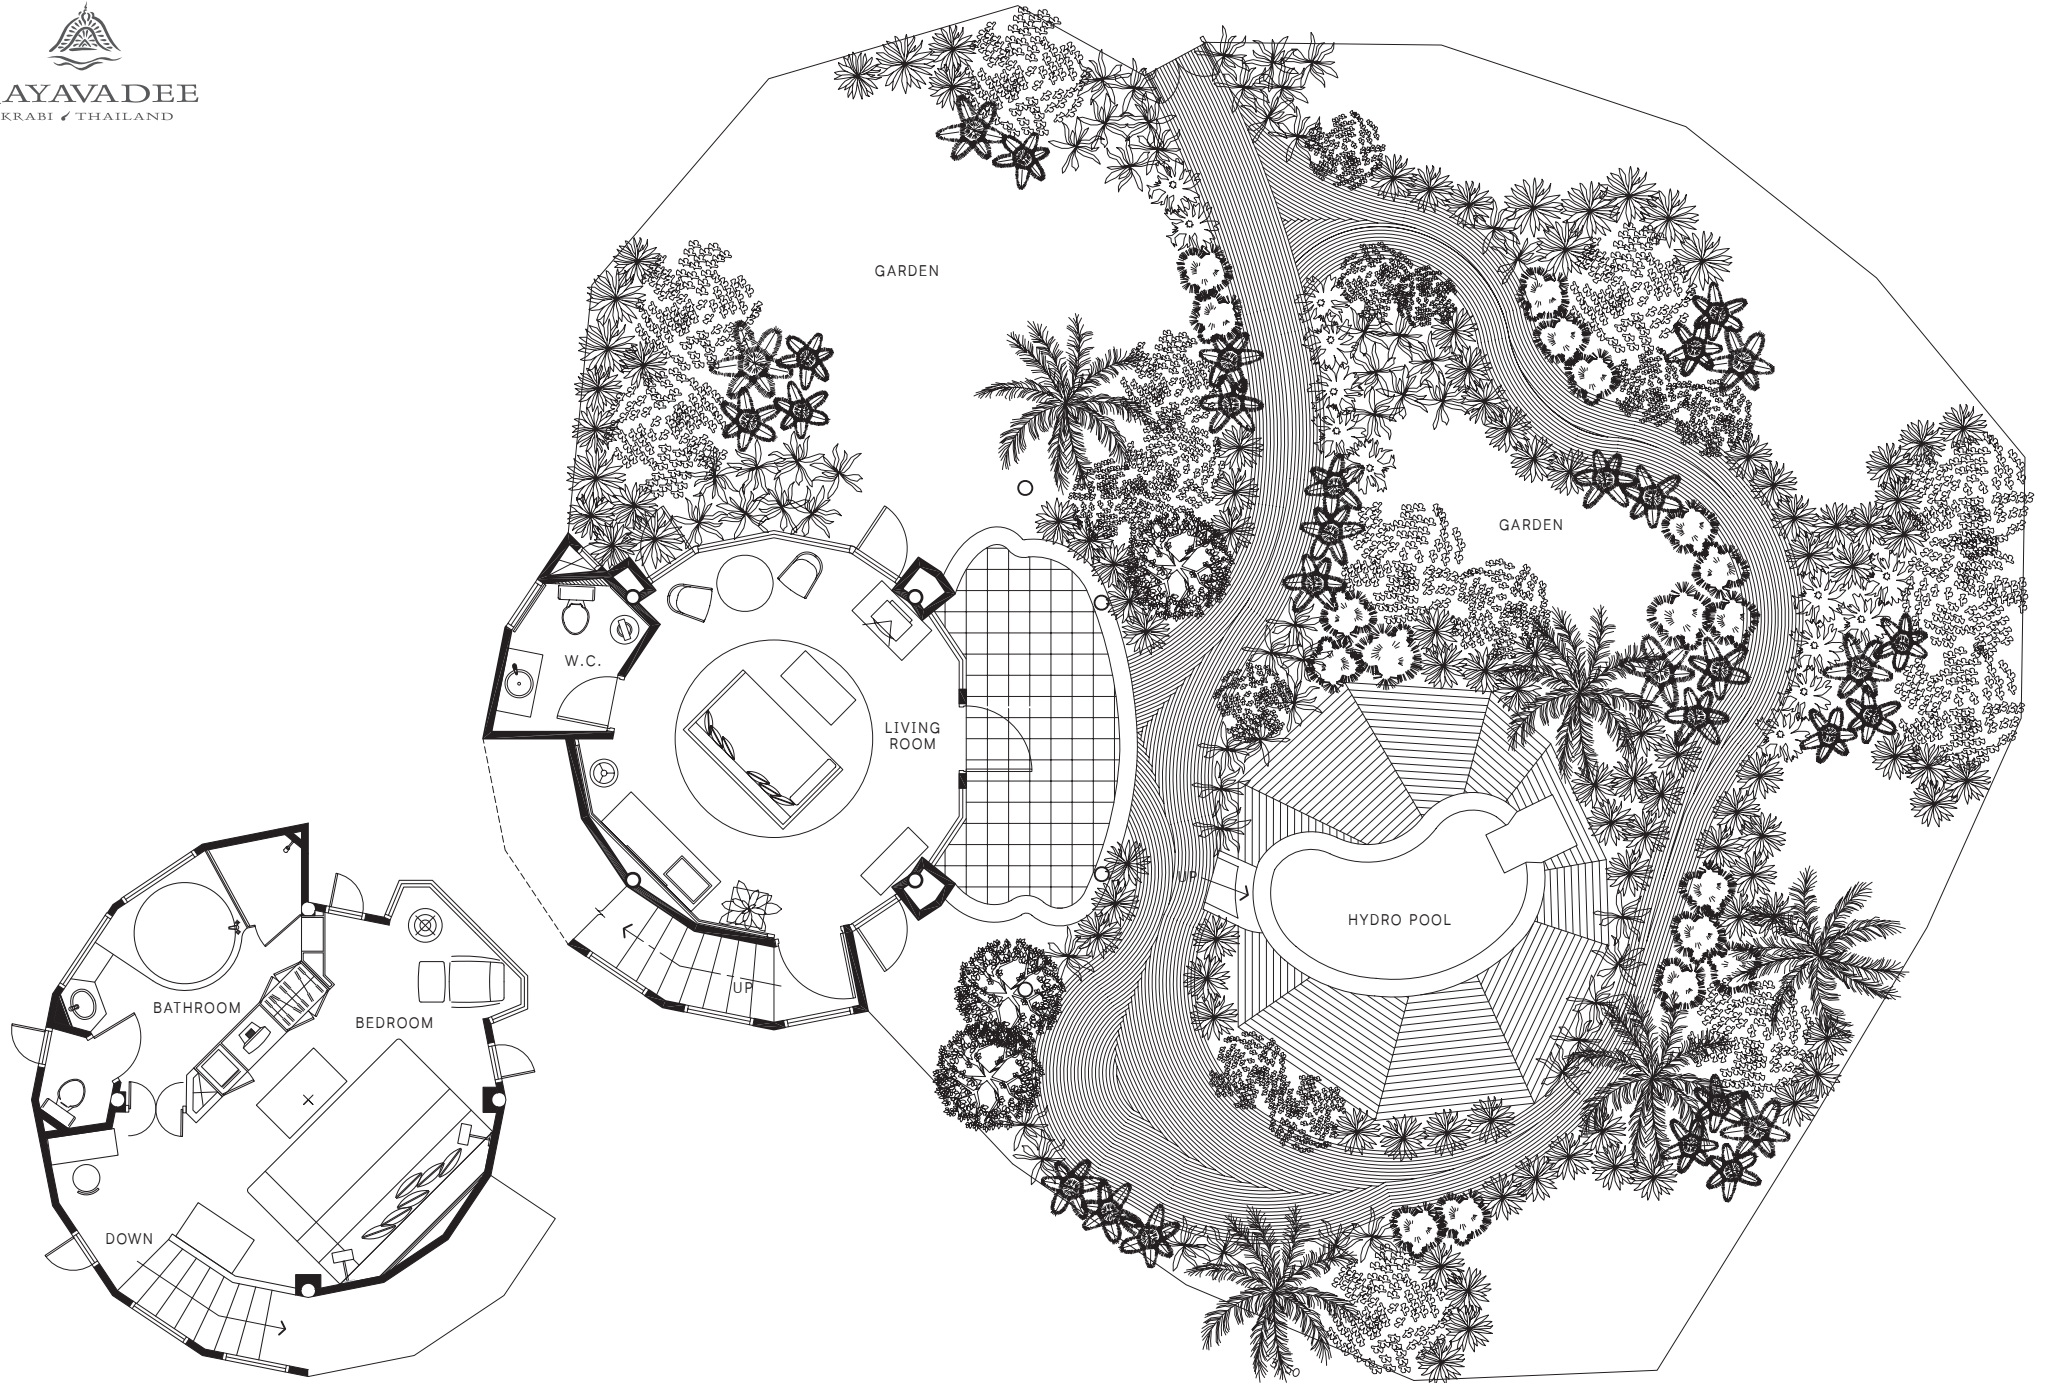

RAYAVADEE
KRABI / THAILAND

SECOND FLOOR PLAN

GROUND FLOOR PLAN | HYDRO POOL PAVILION

115 Sq.m.