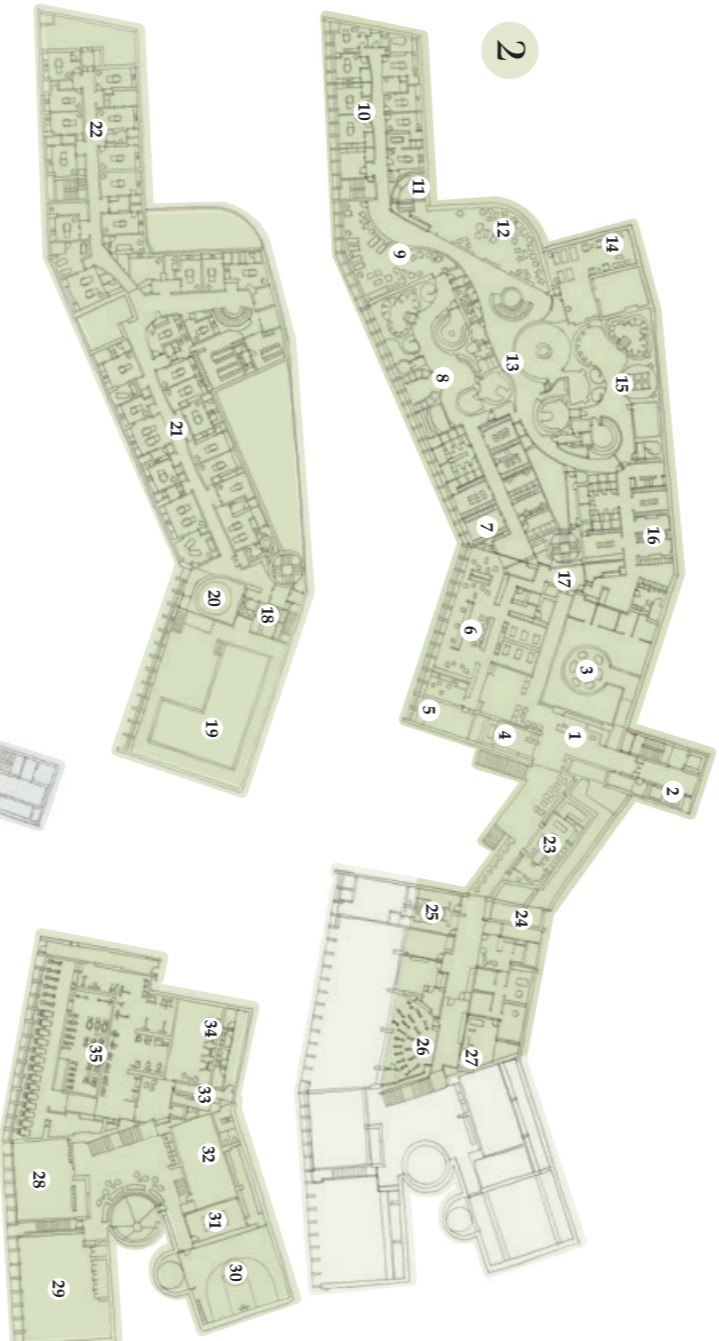

← Rooms 5025 - 5049 ● Rooms 5002 - 5024 →

FLOOR 5

- 1 Guest Rooms 5025 - 5049
- 2 Guest Rooms 5002 - 5024
- 3 Hotel Entrance
- 4 Reception
- 5 Concierge
- 6 Elevator
- 7 Restrooms

← Rooms 4025 - 4053 ● Rooms 4002 - 4022 →

FLOOR 4

- 1 Guest rooms 4025 - 4053
- 2 Guest rooms 4002 - 4022
- 3 Boutique Retail Shop
- 4 Water Bar
- 5 Elevator

← Rooms 3025 - 3053 ● Rooms 3002 - 3018 →

FLOOR 3

- 1 Guest rooms 3025 - 3053
- 2 Guest rooms 3002 - 3018
- 3 Residence Services Reception
- 4 Health & Healing
- 5 Grow With Six Senses
- 6 Elevator
- 7 Library
- 8 Library Bar
- 9 Restrooms
- 10 Meeting Rooms (Kaplankaya I, II, III)
- 11 Meeting Rooms (Aegean I, II)

FLOOR 2

- 1 Spa Reception
- 2 Elevator
- 3 Meditation Dome
- 4 Spa Boutique
- 5 Barber
- 6 Beauty Salon
- 7 Woman's Locker Room
- 8 Woman's Hydrothermal Area
- 9 Woman's Relaxation Area
- 10 Treatment Rooms
- 11 Unisex Salt Grotto
- 12 Unisex Relaxation Area
- 13 Unisex Hydrothermal Area
- 14 Men's Relaxation Area
- 15 Men's Hydrothermal Area
- 16 Men's Locker Room
- 17 Pool Elevator
- 18 Pool Elevator
- 19 Indoor Pool
- 20 Watsu Treatment Room
- 21 Treatment Rooms
- 22 Treatment Rooms
- 23 Alchemy Bar
- 24 Fitness Entrance
- 25 Restrooms
- 26 Cycling Studio
- 27 Elevator
- 28 Yoga Studio
- 29 Movement Studio
- 30 Basketball Court
- 31 Table Tennis
- 32 Wallyball Court
- 33 Restrooms
- 34 Pilates/Reformer Studio
- 35 Fitness Center

FLOOR 1

- 1 Sage & Sea Restaurant
- 2 Restrooms
- 3 Elevator

LOCATION MAP

#OUTOFTEORDINARY

SIX SENSES
KAPLANKAYA

- (A) Main Hotel Building
- (B) Sage & Sea Restaurant
- (C) Wild Thyme Restaurant
- (D) Lounge & Kids Pool
- (E) Outdoor Pool
- (F) Beach Bar
- (G) Meze by the Sea Restaurant
- (H) Earth Lab and Organic Garden
- (I) Yoga Pavilion
- (J) Outdoor Grow With Six Senses
- (K) Labyrinth
- (L) Küçük Beach
- (M) Orta Bay
- (N) Kenar Bay
- (O) Moon Garden
- (P) Jungle Gym
- (Q) Tennis Court
- (R) Ridge Villas
- (S) Residences