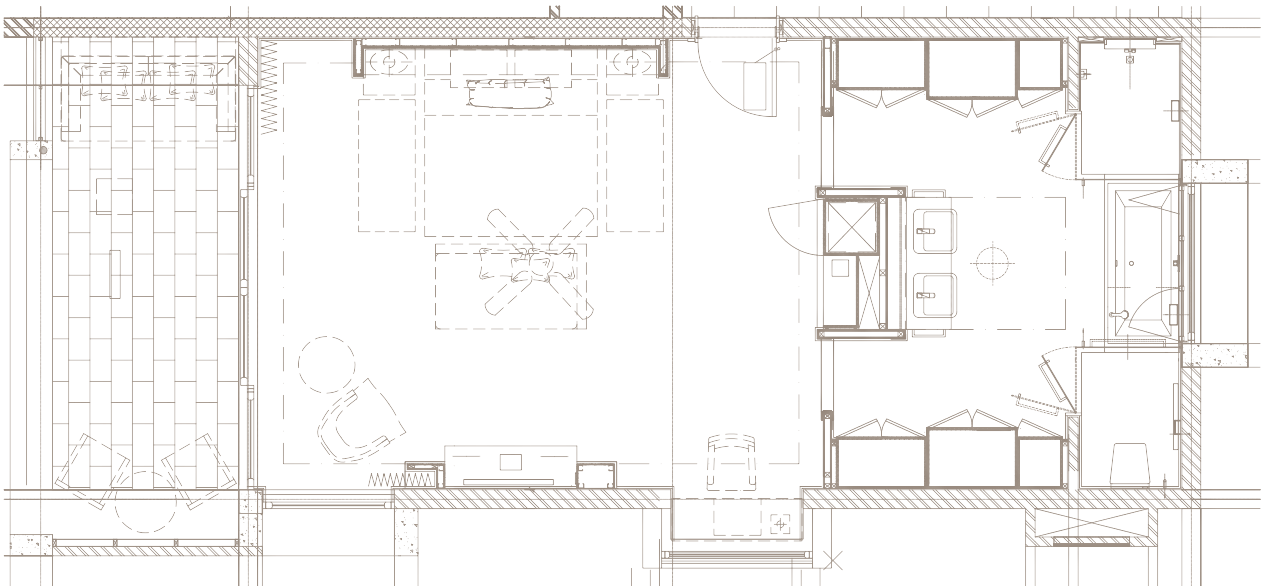

LONG BEACH

A SUN RESORT · MAURITIUS

255 contemporary rooms facing the sea,
including Long Beach Executive Suites.

Room sizes vary from 60m² to 135m² | King size bed | 42" LCD Smart TVs
Complimentary WI-FI | Individually controlled air conditioning | Separate shower,
toilet, bath | Tea & Coffee making facilities | Bathroom amenities | Slippers | Bathrobe
Telephone | Mini bar | Hairdryer | Electric sockets

JUNIOR SUITE - 60M²

King size or double beds

JUNIOR SUITE POOL-ACCESS - 65M²

King size beds

JUNIOR SUITE SEA VIEW - 60M²

King size or double beds

JUNIOR SUITE BEACH-ACCESS - 65M²

King size or double beds

JUNIOR SUITES OCEAN-FRONT - 65M²

King size or double beds

FAMILY SUITE - 85M²

King size bed

LONG BEACH EXECUTIVE SUITES - 135M²

King size bed

RESORT LAYOUT

- KEY**
- P PIAZZA
 - 1 MAIN ENTRANCE
 - 2 PARKING
 - 3 LIVING ROOM - GUEST ARRIVAL
 - 4 RUM ACADEMY BAR
 - 5 RECEPTION & HOSPITALITY LOUNGE
 - 6 ITALIAN RESTAURANT, SAPORI
 - 7 MAIN RESTAURANT, LE MARCHÉ
 - 8 LOUNGE BAR, SHORES
 - 9 SOUTH EAST ASIAN RESTAURANT, CHOPSTICKS
 - 10 JAPANESE RESTAURANT, HASU
 - 11 SHOPS
 - 12 FUNCTION ROOM, BOMBORA
 - 13 INFIRMARY
 - 14 MAIN POOL
 - 15 INFINITY POOL (ADULTS ONLY)
 - 16 BAR & RESTAURANT, TIDES
 - 17 BEACH SHOP
 - 18 LONG BEACH SPA RECEPTION
 - 19 HAIRDRESSER
 - 20 LONG BEACH SPA ROOMS
 - 21 HAMMAM
 - 22 RELAXATION CORNER
 - 23 ARCHERY
 - 24 TENNIS COURTS
 - 25 LAP POOL
 - 26 GYM
 - 27 SUN KIDS CLUB
 - 28 PHOTO STUDIO
 - 29 TEENS CLUB, WAVES
 - 30 WALL CLIMBING
 - 31 FOOTBALL PLAYGROUND
 - 32 TENNIS/VOLLEY COURTS
 - 33 BOCCIBALL
 - 34 PITCH & PUTT GOLF
 - 35 BOAT HOUSE
 - 36 MOJITO BAR
 - 37 SUN BEACH

NORTH WING

ROOM TYPE	BLOCK	GROUND FLOOR	FIRST FLOOR
JUNIOR SUITE	E,FGH	GARDEN VIEW	-
JUNIOR SUITE POOL-ACCESS	E,FGH	GARDEN VIEW	-
JUNIOR SUITE SEA-VIEW	E,FGH	-	SEA VIEW
JUNIOR SUITE OCEAN-FRONT	I	BEACH FRONT	BEACH FRONT
FAMILY SUITE	E,FG	•	•
LONG BEACH EXECUTIVE SUITE	I	BEACH FRONT	-