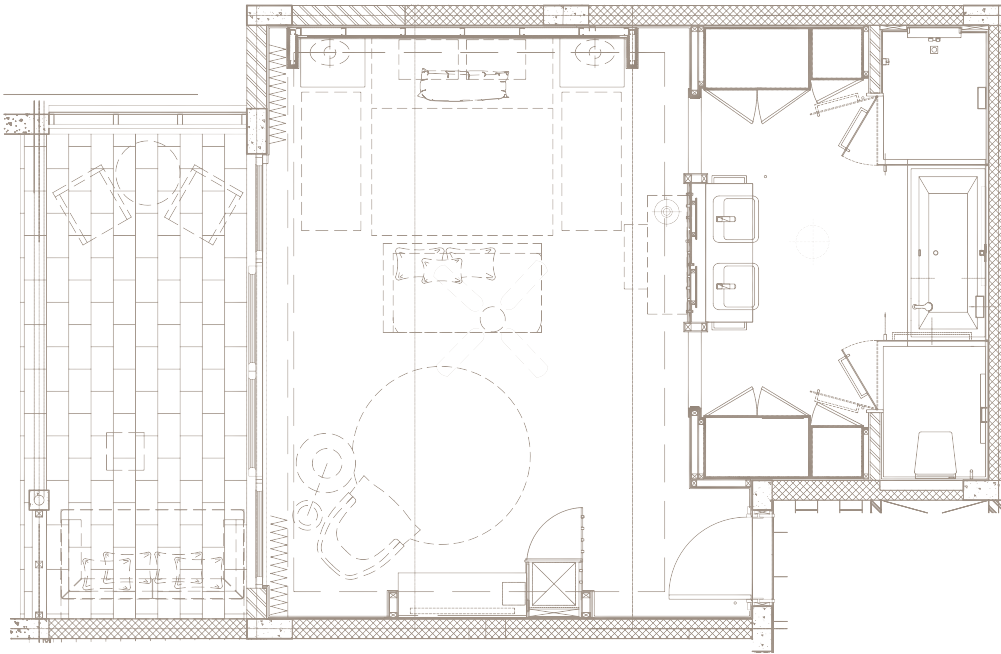

LONG BEACH

A SUN RESORT · MAURITIUS

255 contemporary rooms facing the sea,
including Long Beach Executive Suites.

Room sizes vary from 60m² to 135m² | King size bed | 42" LCD Smart TVs
Complimentary WI-FI | Individually controlled air conditioning | Separate shower,
toilet, bath | Tea & Coffee making facilities | Bathroom amenities | Slippers | Bathrobe
Telephone | Mini bar | Hairdryer | Electric sockets

ROOM TYPE	INVENTORY	OCCUPANCY	NO. OF ADULTS	M ²
JUNIOR SUITE	70	4	3	60
JUNIOR SUITE POOL-ACCESS	28	4	3	65
JUNIOR SUITE SEA-VIEW	46	4	3	60
JUNIOR SUITE BEACH-ACCESS	44	4	3	65
JUNIOR SUITE OCEAN-FRONT	36	4	3	65
FAMILY SUITE	29	5	2	85
LONG BEACH EXECUTIVE SUITE	2	4	3	135

JUNIOR SUITE - 60M²

King size or double beds

JUNIOR SUITE POOL-ACCESS - 65M²

King size beds

JUNIOR SUITE SEA VIEW - 60M²

King size or double beds

JUNIOR SUITE BEACH-ACCESS - 65M²

King size or double beds

JUNIOR SUITES OCEAN-FRONT - 65M²

King size or double beds

FAMILY SUITE - 85M²

King size bed

LONG BEACH EXECUTIVE SUITES - 135M²

King size bed

RESORT LAYOUT

- KEY**
- P PIAZZA
 - 1 MAIN ENTRANCE
 - 2 PARKING
 - 3 LIVING ROOM - GUEST ARRIVAL
 - 4 RUM ACADEMY BAR
 - 5 RECEPTION & HOSPITALITY LOUNGE
 - 6 ITALIAN RESTAURANT, SAPORI
 - 7 MAIN RESTAURANT, LE MARCHÉ
 - 8 LOUNGE BAR, SHORES
 - 9 SOUTH EAST ASIAN RESTAURANT, CHOPSTICKS
 - 10 JAPANESE RESTAURANT, HASU
 - 11 SHOPS
 - 12 FUNCTION ROOM, BOMBORA
 - 13 INFIRMARY
 - 14 MAIN POOL
 - 15 INFINITY POOL (ADULTS ONLY)
 - 16 BAR & RESTAURANT, TIDES
 - 17 BEACH SHOP
 - 18 LONG BEACH SPA RECEPTION
 - 19 HAIRDRESSER
 - 20 LONG BEACH SPA ROOMS
 - 21 HAMMAM
 - 22 RELAXATION CORNER
 - 23 ARCHERY
 - 24 TENNIS COURTS
 - 25 LAP POOL
 - 26 GYM
 - 27 SUN KIDS CLUB
 - 28 PHOTO STUDIO
 - 29 TEENS CLUB, WAVES
 - 30 WALL CLIMBING
 - 31 FOOTBALL PLAYGROUND
 - 32 TENNIS/VOLLEY COURTS
 - 33 BOCCIBALL
 - 34 PITCH & PUTT GOLF
 - 35 BOAT HOUSE
 - 36 MOJITO BAR
 - 37 SUN BEACH