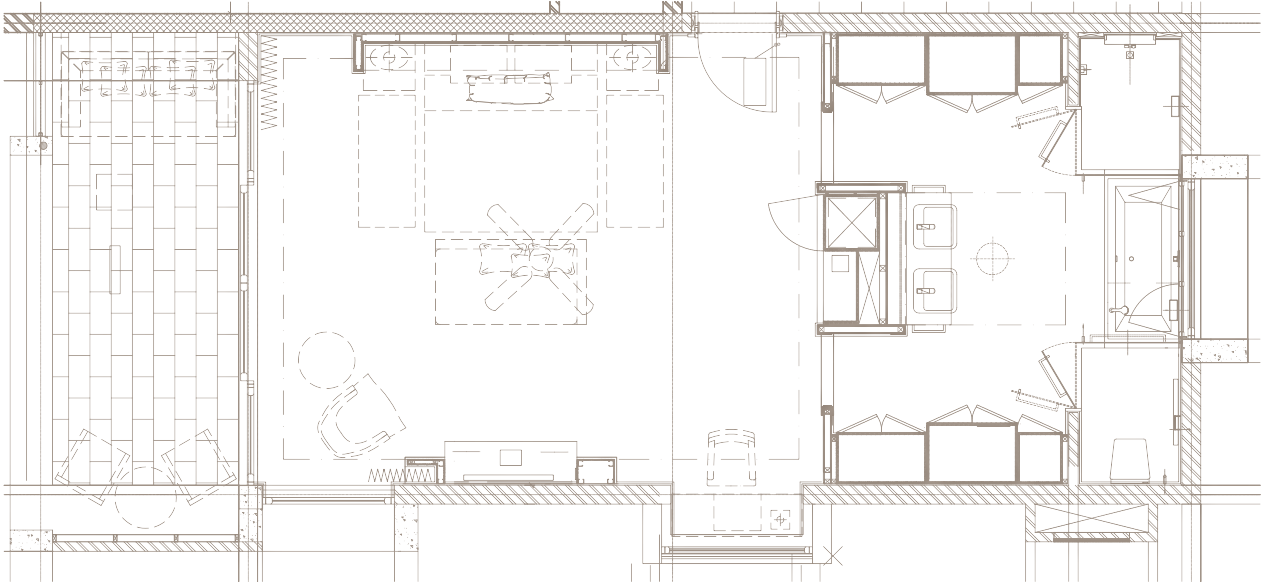

JUNIOR SUITE - 60M²

King size or double beds

JUNIOR SUITE POOL-ACCESS - 65M²

King size beds

JUNIOR SUITE SEA VIEW - 60M²

King size or double beds

JUNIOR SUITE BEACH-ACCESS - 65M²

King size or double beds

JUNIOR SUITES OCEAN-FRONT - 65M²

King size or double beds

FAMILY SUITE - 85M²

King size bed

LONG BEACH EXECUTIVE SUITES - 135M²

King size bed

RESORT LAYOUT

- KEY**
- P PIAZZA
 - 1 MAIN ENTRANCE
 - 2 PARKING
 - 3 LIVING ROOM - GUEST ARRIVAL
 - 4 RUM ACADEMY BAR
 - 5 RECEPTION & HOSPITALITY LOUNGE
 - 6 ITALIAN RESTAURANT, SAPORI
 - 7 MAIN RESTAURANT, LE MARCHÉ
 - 8 LOUNGE BAR, SHORES
 - 9 SOUTH EAST ASIAN RESTAURANT, CHOPSTICKS
 - 10 JAPANESE RESTAURANT, HASU
 - 11 SHOPS
 - 12 FUNCTION ROOM, BOMBORA
 - 13 INFIRMARY
 - 14 MAIN POOL
 - 15 INFINITY POOL (ADULTS ONLY)
 - 16 BAR & RESTAURANT, TIDES
 - 17 BEACH SHOP
 - 18 LONG BEACH SPA RECEPTION
 - 19 HAIRDRESSER
 - 20 LONG BEACH SPA ROOMS
 - 21 HAMMAM
 - 22 RELAXATION CORNER
 - 23 ARCHERY
 - 24 TENNIS COURTS
 - 25 LAP POOL
 - 26 GYM
 - 27 SUN KIDS CLUB
 - 28 PHOTO STUDIO
 - 29 TEENS CLUB, WAVES
 - 30 WALL CLIMBING
 - 31 FOOTBALL PLAYGROUND
 - 32 TENNIS/VOLLEY COURTS
 - 33 BOCCIBALL
 - 34 PITCH & PUTT GOLF
 - 35 BOAT HOUSE
 - 36 MOJITO BAR
 - 37 SUN BEACH

NORTH WING

ROOM TYPE	BLOCK	GROUND FLOOR	FIRST FLOOR
JUNIOR SUITE	E,FGH	GARDEN VIEW	-
JUNIOR SUITE POOL-ACCESS	E,FGH	GARDEN VIEW	-
JUNIOR SUITE SEA-VIEW	E,FGH	-	SEA VIEW
JUNIOR SUITE OCEAN-FRONT	I	BEACH FRONT	BEACH FRONT
FAMILY SUITE	E,FG	•	•
LONG BEACH EXECUTIVE SUITE	I	BEACH FRONT	-