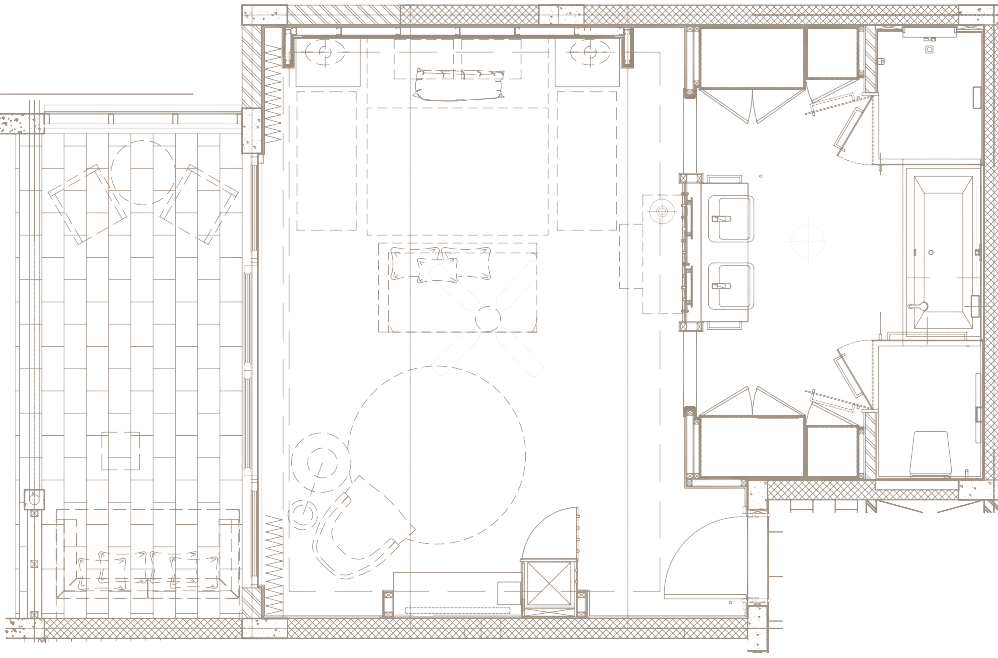

LONG BEACH

A SUN RESORT · MAURITIUS

255 contemporary rooms facing the sea,
including Long Beach Executive Suites.

Room sizes vary from 60m² to 135m² | King size bed | 42" LCD Smart TVs
Complimentary WI-FI | Individually controlled air conditioning | Separate shower,
toilet, bath | Tea & Coffee making facilities | Bathroom amenities | Slippers | Bathrobe
Telephone | Mini bar | Hairdryer | Electric sockets

JUNIOR SUITE - 60M²

King size or double beds

JUNIOR SUITE POOL-ACCESS - 65M²

King size beds

JUNIOR SUITE SEA VIEW - 60M²

King size or double beds

JUNIOR SUITE BEACH-ACCESS - 65M²

King size or double beds

JUNIOR SUITES OCEAN-FRONT - 65M²

King size or double beds

FAMILY SUITE - 85M²

King size bed

LONG BEACH EXECUTIVE SUITES - 135M²

King size bed

RESORT LAYOUT

- KEY**
- P PIAZZA
 - 1 MAIN ENTRANCE
 - 2 PARKING
 - 3 LIVING ROOM - GUEST ARRIVAL
 - 4 RUM ACADEMY BAR
 - 5 RECEPTION & HOSPITALITY LOUNGE
 - 6 ITALIAN RESTAURANT, SAPORI
 - 7 MAIN RESTAURANT, LE MARCHÉ
 - 8 LOUNGE BAR, SHORES
 - 9 SOUTH EAST ASIAN RESTAURANT, CHOPSTICKS
 - 10 JAPANESE RESTAURANT, HASU
 - 11 SHOPS
 - 12 FUNCTION ROOM, BOMBORA
 - 13 INFIRMARY
 - 14 MAIN POOL
 - 15 INFINITY POOL (ADULTS ONLY)
 - 16 BAR & RESTAURANT, TIDES
 - 17 BEACH SHOP
 - 18 LONG BEACH SPA RECEPTION
 - 19 HAIRDRESSER
 - 20 LONG BEACH SPA ROOMS
 - 21 HAMMAM
 - 22 RELAXATION CORNER
 - 23 ARCHERY
 - 24 TENNIS COURTS
 - 25 LAP POOL
 - 26 GYM
 - 27 SUN KIDS CLUB
 - 28 PHOTO STUDIO
 - 29 TEENS CLUB, WAVES
 - 30 WALL CLIMBING
 - 31 FOOTBALL PLAYGROUND
 - 32 TENNIS/VOLLEY COURTS
 - 33 BOCCIBALL
 - 34 PITCH & PUTT GOLF
 - 35 BOAT HOUSE
 - 36 MOJITO BAR
 - 37 SUN BEACH

NORTH WING

ROOM TYPE	BLOCK	GROUND FLOOR	FIRST FLOOR
JUNIOR SUITE	E,FGH	GARDEN VIEW	-
JUNIOR SUITE POOL-ACCESS	E,FGH	GARDEN VIEW	-
JUNIOR SUITE SEA-VIEW	E,FGH	-	SEA VIEW
JUNIOR SUITE OCEAN-FRONT	I	BEACH FRONT	BEACH FRONT
FAMILY SUITE	E,FG	•	•
LONG BEACH EXECUTIVE SUITE	I	BEACH FRONT	-