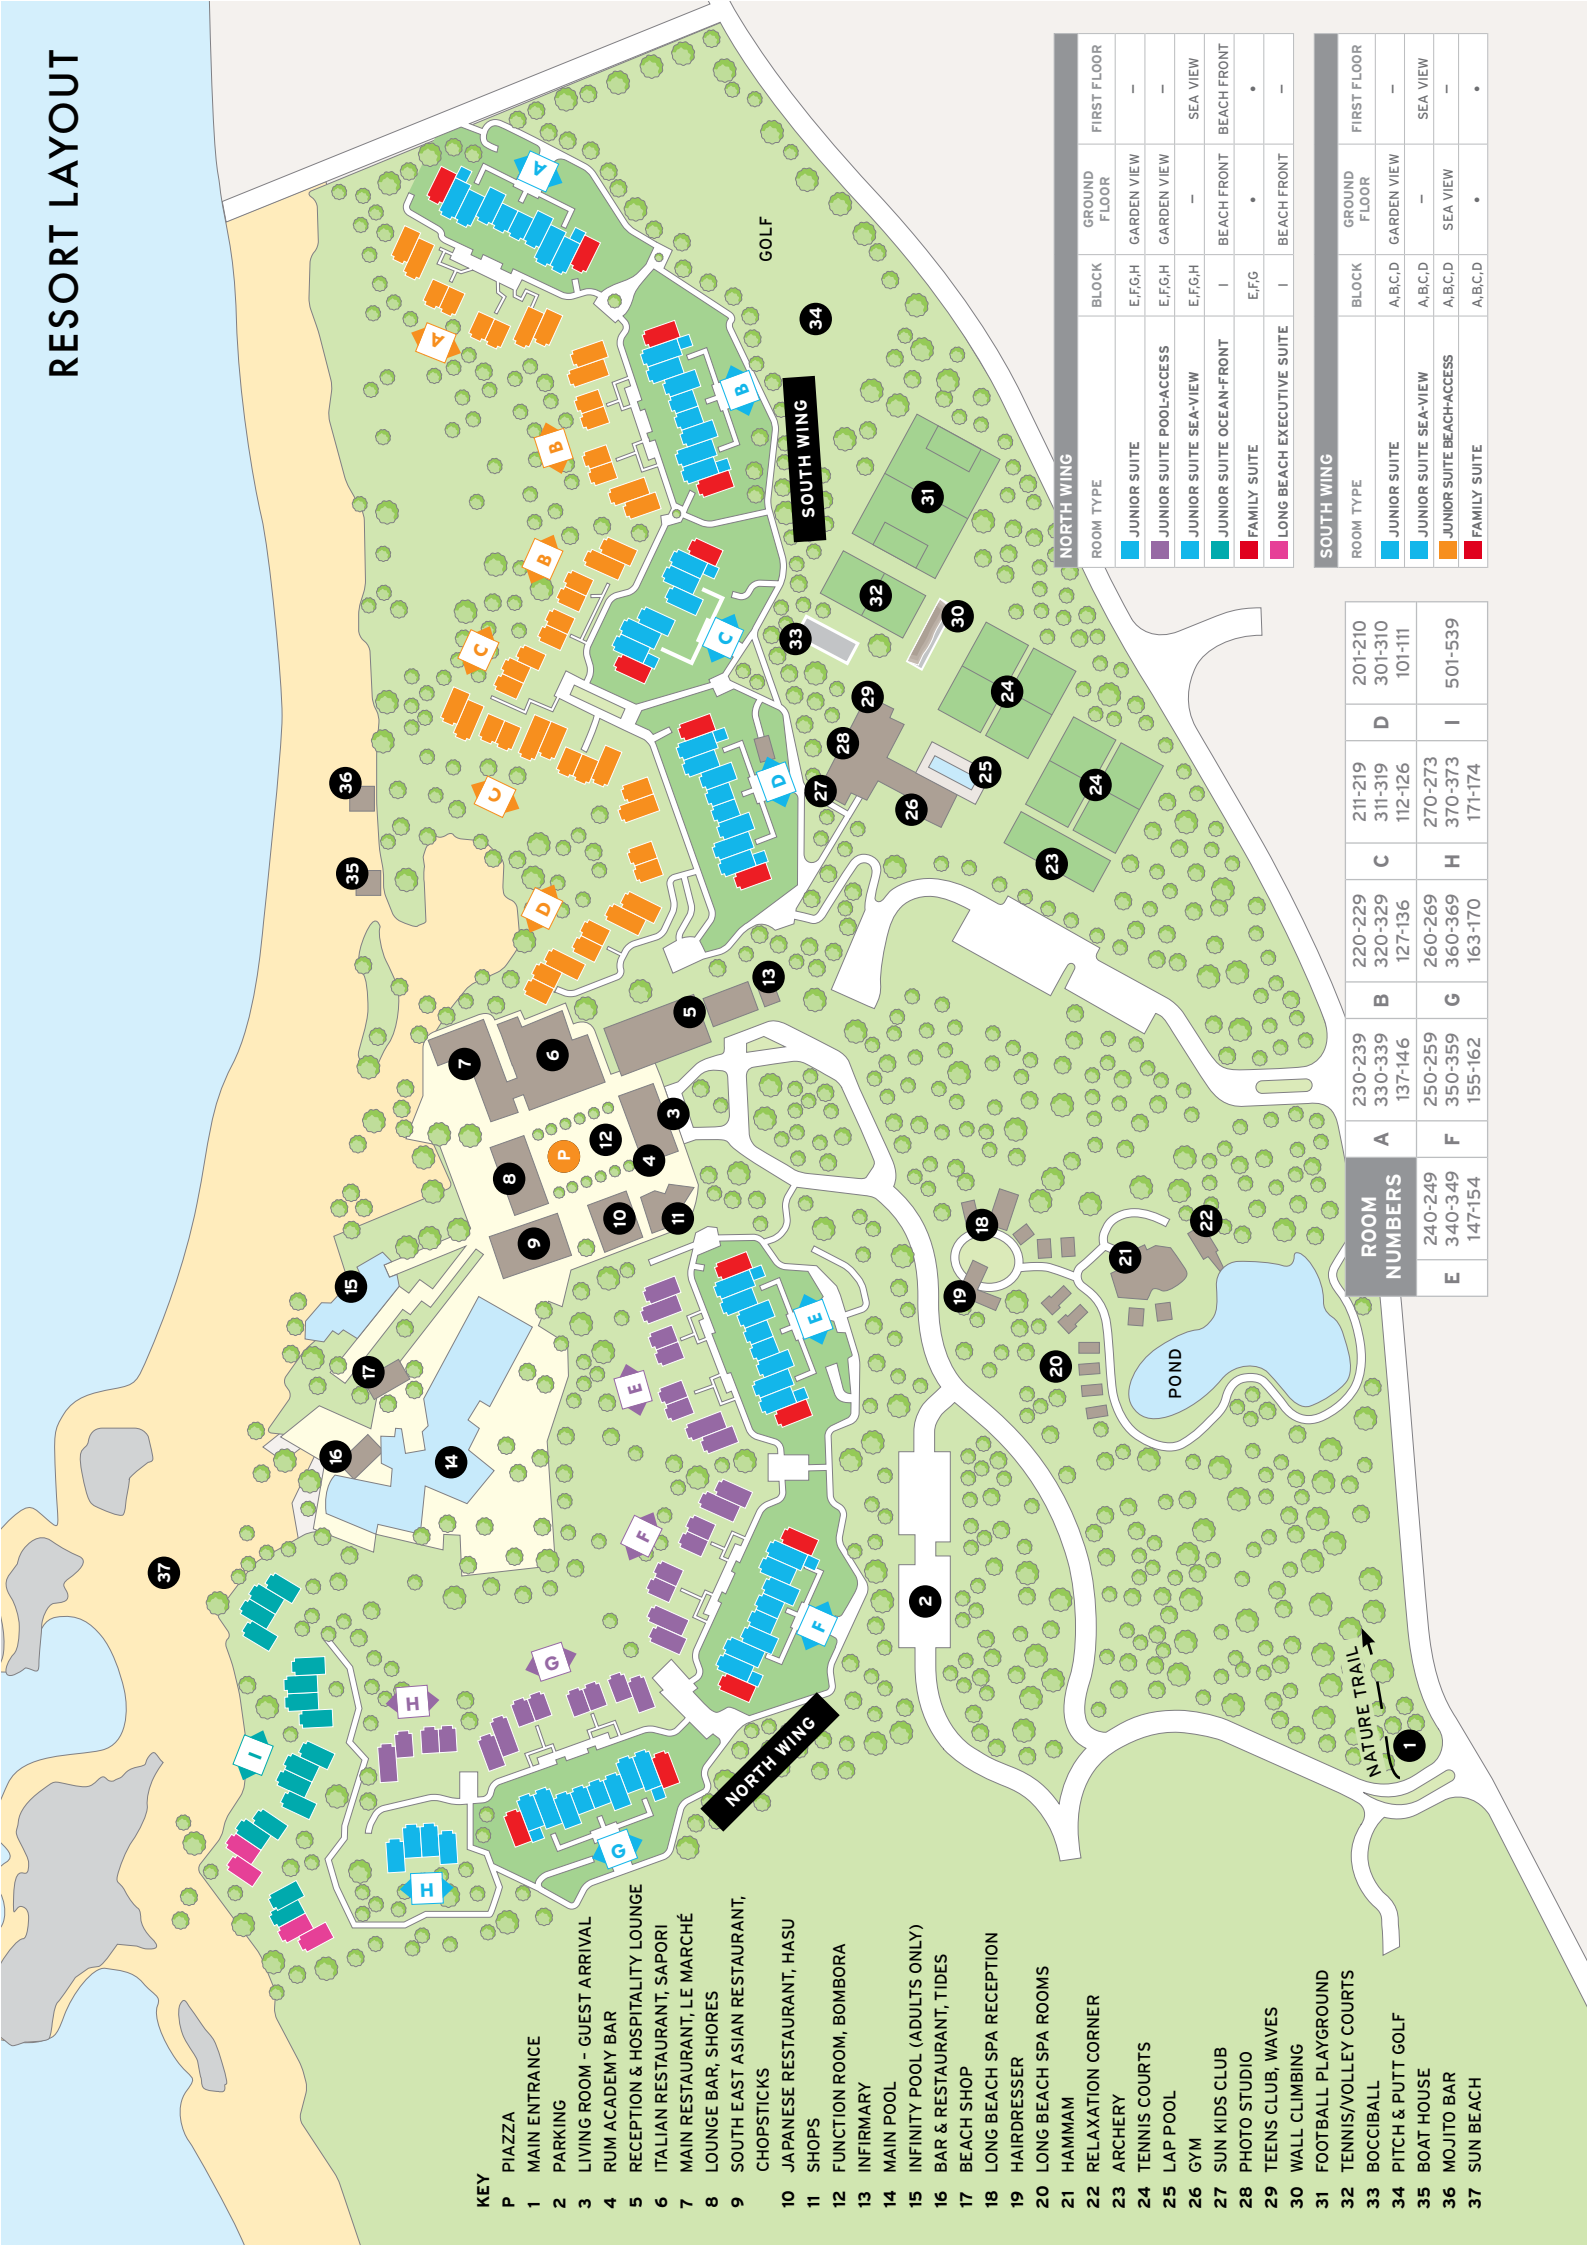

JUNIOR SUITE - 60M²

King size or double beds

JUNIOR SUITE POOL-ACCESS - 65M²

King size beds

JUNIOR SUITE SEA VIEW - 60M²

King size or double beds

JUNIOR SUITE BEACH-ACCESS - 65M²

King size or double beds

JUNIOR SUITES OCEAN-FRONT - 65M²

King size or double beds

FAMILY SUITE - 85M²

King size bed

LONG BEACH EXECUTIVE SUITES - 135M²

King size bed

RESORT LAYOUT

- KEY**
- P PIAZZA
 - 1 MAIN ENTRANCE
 - 2 PARKING
 - 3 LIVING ROOM - GUEST ARRIVAL
 - 4 RUM ACADEMY BAR
 - 5 RECEPTION & HOSPITALITY LOUNGE
 - 6 ITALIAN RESTAURANT, SAPORI
 - 7 MAIN RESTAURANT, LE MARCHÉ
 - 8 LOUNGE BAR, SHORES
 - 9 SOUTH EAST ASIAN RESTAURANT, CHOPSTICKS
 - 10 JAPANESE RESTAURANT, HASU
 - 11 SHOPS
 - 12 FUNCTION ROOM, BOMBORA
 - 13 INFIRMARY
 - 14 MAIN POOL
 - 15 INFINITY POOL (ADULTS ONLY)
 - 16 BAR & RESTAURANT, TIDES
 - 17 BEACH SHOP
 - 18 LONG BEACH SPA RECEPTION
 - 19 HAIRDRESSER
 - 20 LONG BEACH SPA ROOMS
 - 21 HAMMAM
 - 22 RELAXATION CORNER
 - 23 ARCHERY
 - 24 TENNIS COURTS
 - 25 LAP POOL
 - 26 GYM
 - 27 SUN KIDS CLUB
 - 28 PHOTO STUDIO
 - 29 TEENS CLUB, WAVES
 - 30 WALL CLIMBING
 - 31 FOOTBALL PLAYGROUND
 - 32 TENNIS/VOLLEY COURTS
 - 33 BOCCIBALL
 - 34 PITCH & PUTT GOLF
 - 35 BOAT HOUSE
 - 36 MOJITO BAR
 - 37 SUN BEACH

NORTH WING

ROOM TYPE	BLOCK	GROUND FLOOR	FIRST FLOOR
JUNIOR SUITE	E,FGH	GARDEN VIEW	-
JUNIOR SUITE POOL-ACCESS	E,FGH	GARDEN VIEW	-
JUNIOR SUITE SEA-VIEW	E,FGH	-	SEA VIEW
JUNIOR SUITE OCEAN-FRONT	I	BEACH FRONT	BEACH FRONT
FAMILY SUITE	E,FG	•	•
LONG BEACH EXECUTIVE SUITE	I	BEACH FRONT	-

SOUTH WING

ROOM TYPE	BLOCK	GROUND FLOOR	FIRST FLOOR
JUNIOR SUITE	A,B,C,D	GARDEN VIEW	-
JUNIOR SUITE SEA-VIEW	A,B,C,D	-	SEA VIEW
JUNIOR SUITE BEACH-ACCESS	A,B,C,D	SEA VIEW	-
FAMILY SUITE	A,B,C,D	•	•

ROOM NUMBERS	A	B	C	D	E	F	G	H	I
230-239	201-210	211-219	220-229	230-239	240-249	250-259	260-269	270-273	280-289
330-339	301-310	311-319	320-329	330-339	340-349	350-359	360-369	370-373	380-389
137-146	101-111	112-126	127-136	147-154	155-162	163-170	171-174	180-189	190-199