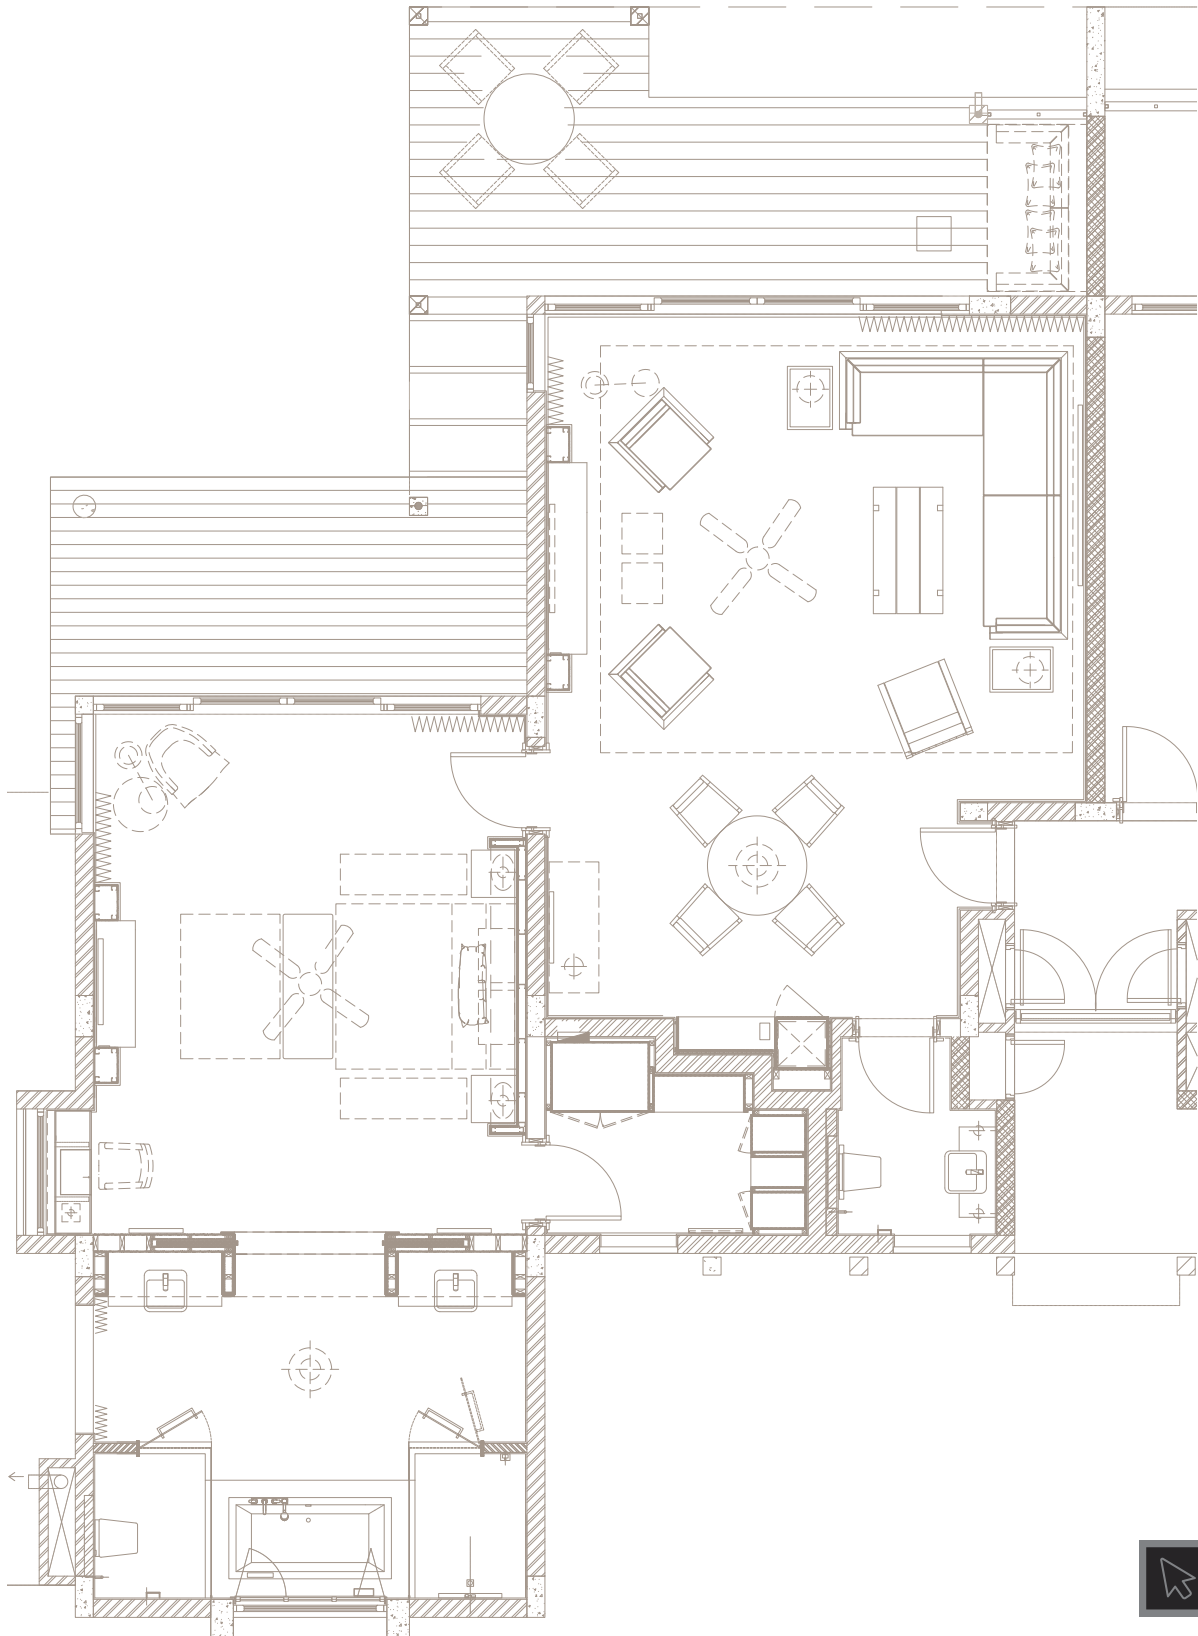

JUNIOR SUITES OCEAN-FRONT - 65M²

King size or double beds

FAMILY SUITE - 85M²

King size bed

LONG BEACH EXECUTIVE SUITES - 135M²

King size bed

RESORT LAYOUT

- KEY**
- P PIAZZA
 - 1 MAIN ENTRANCE
 - 2 PARKING
 - 3 LIVING ROOM - GUEST ARRIVAL
 - 4 RUM ACADEMY BAR
 - 5 RECEPTION & HOSPITALITY LOUNGE
 - 6 ITALIAN RESTAURANT, SAPORI
 - 7 MAIN RESTAURANT, LE MARCHÉ
 - 8 LOUNGE BAR, SHORES
 - 9 SOUTH EAST ASIAN RESTAURANT, CHOPSTICKS
 - 10 JAPANESE RESTAURANT, HASU
 - 11 SHOPS
 - 12 FUNCTION ROOM, BOMBORA
 - 13 INFIRMARY
 - 14 MAIN POOL
 - 15 INFINITY POOL (ADULTS ONLY)
 - 16 BAR & RESTAURANT, TIDES
 - 17 BEACH SHOP
 - 18 LONG BEACH SPA RECEPTION
 - 19 HAIRDRESSER
 - 20 LONG BEACH SPA ROOMS
 - 21 HAMMAM
 - 22 RELAXATION CORNER
 - 23 ARCHERY
 - 24 TENNIS COURTS
 - 25 LAP POOL
 - 26 GYM
 - 27 SUN KIDS CLUB
 - 28 PHOTO STUDIO
 - 29 TEENS CLUB, WAVES
 - 30 WALL CLIMBING
 - 31 FOOTBALL PLAYGROUND
 - 32 TENNIS/VOLLEY COURTS
 - 33 BOCCIBALL
 - 34 PITCH & PUTT GOLF
 - 35 BOAT HOUSE
 - 36 MOJITO BAR
 - 37 SUN BEACH

NORTH WING

ROOM TYPE	BLOCK	GROUND FLOOR	FIRST FLOOR
JUNIOR SUITE	E,FGH	GARDEN VIEW	-
JUNIOR SUITE POOL-ACCESS	E,FGH	GARDEN VIEW	-
JUNIOR SUITE SEA-VIEW	E,FGH	-	SEA VIEW
JUNIOR SUITE OCEAN-FRONT	I	BEACH FRONT	BEACH FRONT
FAMILY SUITE	E,FG	•	•
LONG BEACH EXECUTIVE SUITE	I	BEACH FRONT	-