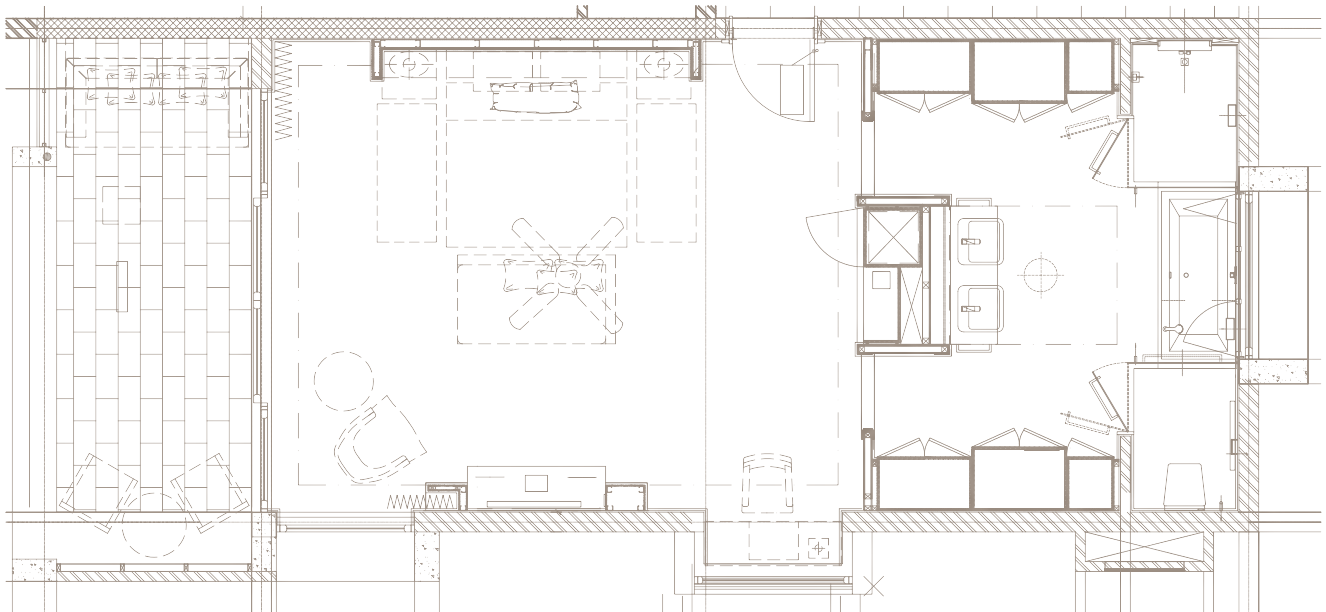

LONG BEACH

A SUN RESORT · MAURITIUS

255 contemporary rooms facing the sea,
including Long Beach Executive Suites.

Room sizes vary from 60m² to 135m² | King size bed | 42" LCD Smart TVs
Complimentary WI-FI | Individually controlled air conditioning | Separate shower,
toilet, bath | Tea & Coffee making facilities | Bathroom amenities | Slippers | Bathrobe
Telephone | Mini bar | Hairdryer | Electric sockets

ROOM TYPE	INVENTORY	OCCUPANCY	NO. OF ADULTS	M ²
JUNIOR SUITE	70	4	3	60
JUNIOR SUITE POOL-ACCESS	28	4	3	65
JUNIOR SUITE SEA-VIEW	46	4	3	60
JUNIOR SUITE BEACH-ACCESS	44	4	3	65
JUNIOR SUITE OCEAN-FRONT	36	4	3	65
FAMILY SUITE	29	5	2	85
LONG BEACH EXECUTIVE SUITE	2	4	3	135

JUNIOR SUITE - 60M²

King size or double beds

JUNIOR SUITE POOL-ACCESS - 65M²

King size beds

JUNIOR SUITE SEA VIEW - 60M²

King size or double beds

JUNIOR SUITE BEACH-ACCESS - 65M²

King size or double beds

JUNIOR SUITES OCEAN-FRONT - 65M²

King size or double beds

FAMILY SUITE - 85M²

King size bed

LONG BEACH EXECUTIVE SUITES - 135M²

King size bed

RESORT LAYOUT

- KEY**
- P PIAZZA
 - 1 MAIN ENTRANCE
 - 2 PARKING
 - 3 LIVING ROOM - GUEST ARRIVAL
 - 4 RUM ACADEMY BAR
 - 5 RECEPTION & HOSPITALITY LOUNGE
 - 6 ITALIAN RESTAURANT, SAPORI
 - 7 MAIN RESTAURANT, LE MARCHÉ
 - 8 LOUNGE BAR, SHORES
 - 9 SOUTH EAST ASIAN RESTAURANT, CHOPSTICKS
 - 10 JAPANESE RESTAURANT, HASU
 - 11 SHOPS
 - 12 FUNCTION ROOM, BOMBORA
 - 13 INFIRMARY
 - 14 MAIN POOL
 - 15 INFINITY POOL (ADULTS ONLY)
 - 16 BAR & RESTAURANT, TIDES
 - 17 BEACH SHOP
 - 18 LONG BEACH SPA RECEPTION
 - 19 HAIRDRESSER
 - 20 LONG BEACH SPA ROOMS
 - 21 HAMMAM
 - 22 RELAXATION CORNER
 - 23 ARCHERY
 - 24 TENNIS COURTS
 - 25 LAP POOL
 - 26 GYM
 - 27 SUN KIDS CLUB
 - 28 PHOTO STUDIO
 - 29 TEENS CLUB, WAVES
 - 30 WALL CLIMBING
 - 31 FOOTBALL PLAYGROUND
 - 32 TENNIS/VOLLEY COURTS
 - 33 BOCCIBALL
 - 34 PITCH & PUTT GOLF
 - 35 BOAT HOUSE
 - 36 MOJITO BAR
 - 37 SUN BEACH