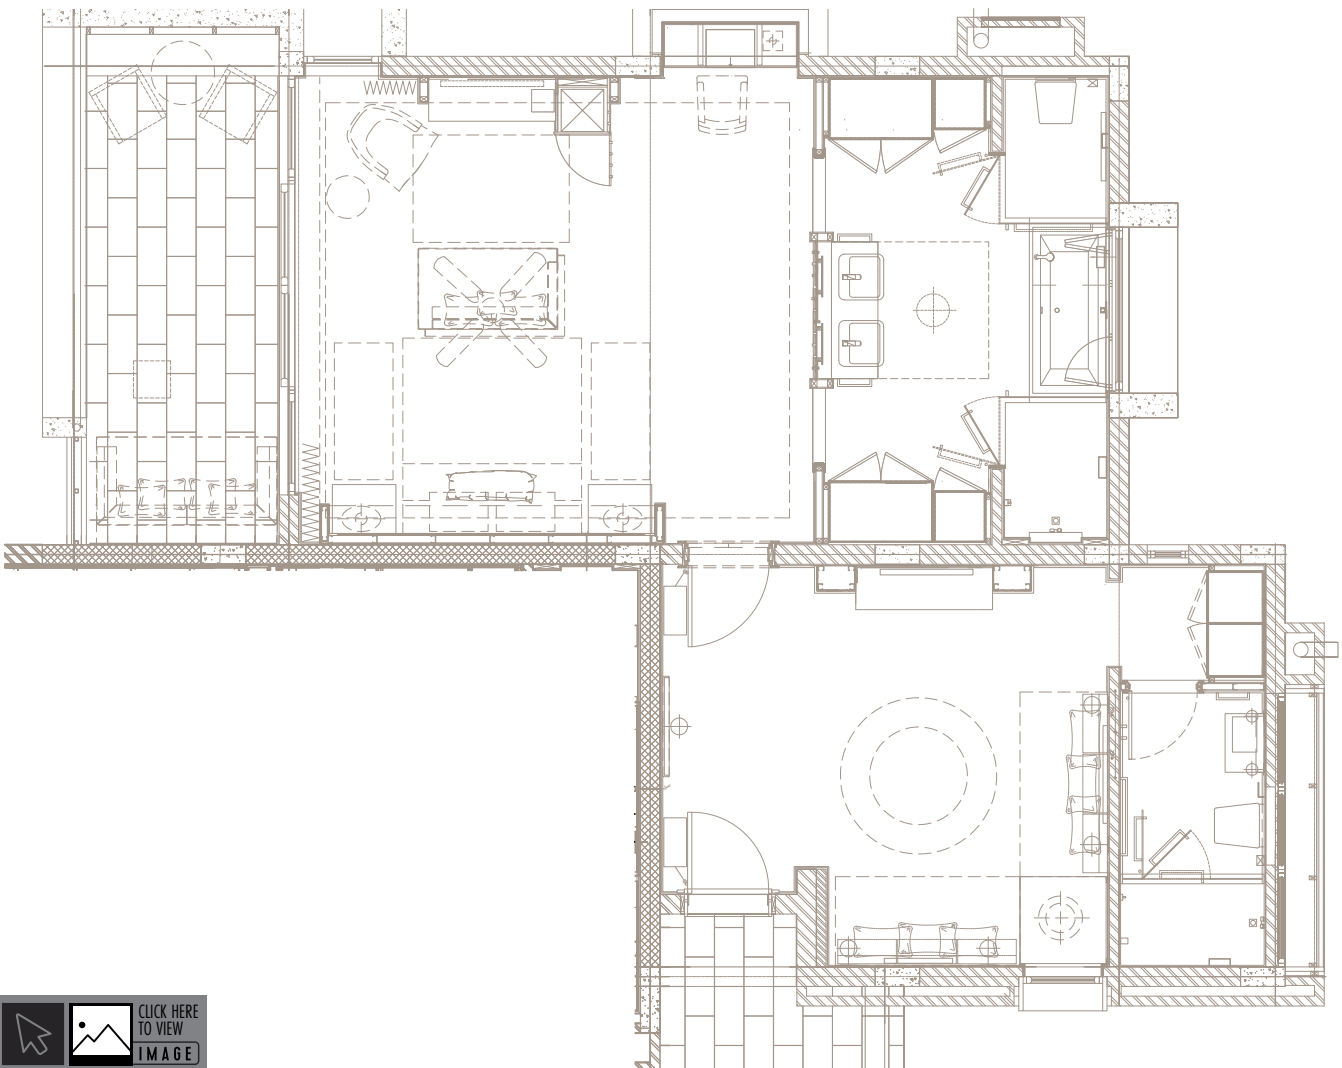

LONG BEACH

A SUN RESORT · MAURITIUS

255 contemporary rooms facing the sea,
including Long Beach Executive Suites.

Room sizes vary from 60m² to 135m² | King size bed | 42" LCD Smart TVs
Complimentary WI-FI | Individually controlled air conditioning | Separate shower,
toilet, bath | Tea & Coffee making facilities | Bathroom amenities | Slippers | Bathrobe
Telephone | Mini bar | Hairdryer | Electric sockets

JUNIOR SUITE - 60M²

King size or double beds

JUNIOR SUITE POOL-ACCESS - 65M²

King size beds

JUNIOR SUITE SEA VIEW - 60M²

King size or double beds

JUNIOR SUITE BEACH-ACCESS - 65M²

King size or double beds

JUNIOR SUITES OCEAN-FRONT - 65M²

King size or double beds

FAMILY SUITE - 85M²

King size bed

LONG BEACH EXECUTIVE SUITES - 135M²

King size bed

RESORT LAYOUT

- KEY**
- P PIAZZA
 - 1 MAIN ENTRANCE
 - 2 PARKING
 - 3 LIVING ROOM - GUEST ARRIVAL
 - 4 RUM ACADEMY BAR
 - 5 RECEPTION & HOSPITALITY LOUNGE
 - 6 ITALIAN RESTAURANT, SAPORI
 - 7 MAIN RESTAURANT, LE MARCHÉ
 - 8 LOUNGE BAR, SHORES
 - 9 SOUTH EAST ASIAN RESTAURANT, CHOPSTICKS
 - 10 JAPANESE RESTAURANT, HASU
 - 11 SHOPS
 - 12 FUNCTION ROOM, BOMBORA
 - 13 INFIRMARY
 - 14 MAIN POOL
 - 15 INFINITY POOL (ADULTS ONLY)
 - 16 BAR & RESTAURANT, TIDES
 - 17 BEACH SHOP
 - 18 LONG BEACH SPA RECEPTION
 - 19 HAIRDRESSER
 - 20 LONG BEACH SPA ROOMS
 - 21 HAMMAM
 - 22 RELAXATION CORNER
 - 23 ARCHERY
 - 24 TENNIS COURTS
 - 25 LAP POOL
 - 26 GYM
 - 27 SUN KIDS CLUB
 - 28 PHOTO STUDIO
 - 29 TEENS CLUB, WAVES
 - 30 WALL CLIMBING
 - 31 FOOTBALL PLAYGROUND
 - 32 TENNIS/VOLLEY COURTS
 - 33 BOCCIBALL
 - 34 PITCH & PUTT GOLF
 - 35 BOAT HOUSE
 - 36 MOJITO BAR
 - 37 SUN BEACH

NORTH WING

ROOM TYPE	BLOCK	GROUND FLOOR	FIRST FLOOR
JUNIOR SUITE	E,FGH	GARDEN VIEW	-
JUNIOR SUITE POOL-ACCESS	E,FGH	GARDEN VIEW	-
JUNIOR SUITE SEA-VIEW	E,FGH	-	SEA VIEW
JUNIOR SUITE OCEAN-FRONT	I	BEACH FRONT	BEACH FRONT
FAMILY SUITE	E,FG	•	•
LONG BEACH EXECUTIVE SUITE	I	BEACH FRONT	-